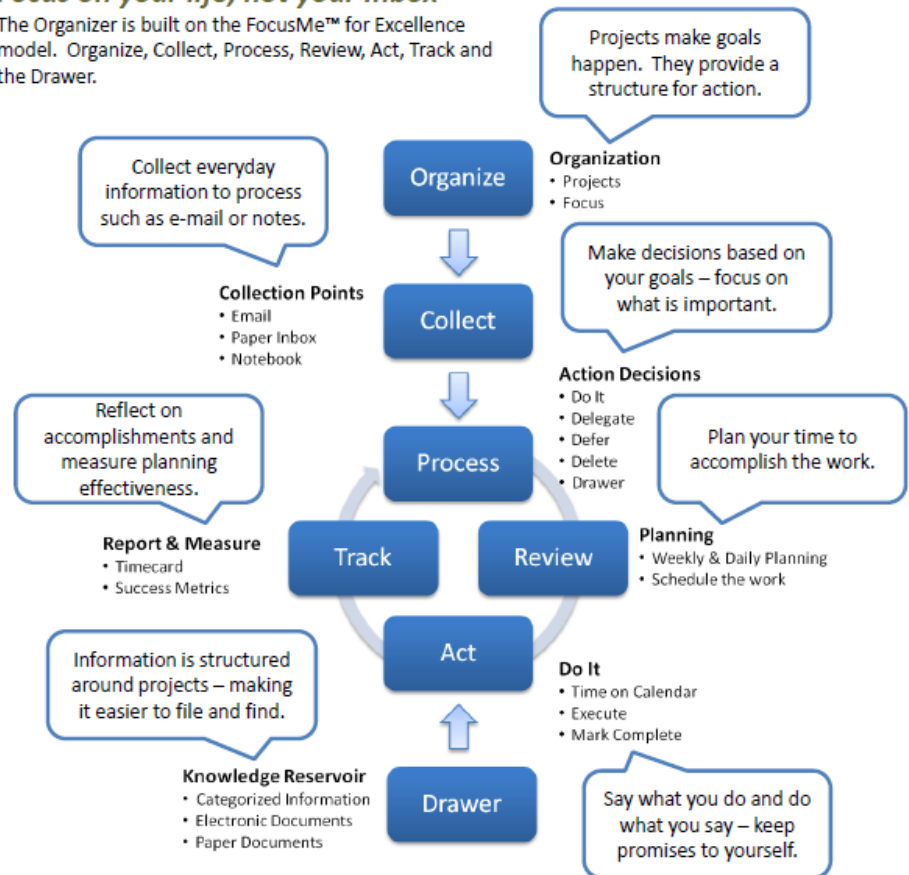

## *Focus on your life, not your Inbox*

The Organizer is built on the FocusMe™ for Excellence model. Organize, Collect, Process, Review, Act, Track and the Drawer.

Source URL: <http://ceptara.com/node/411>