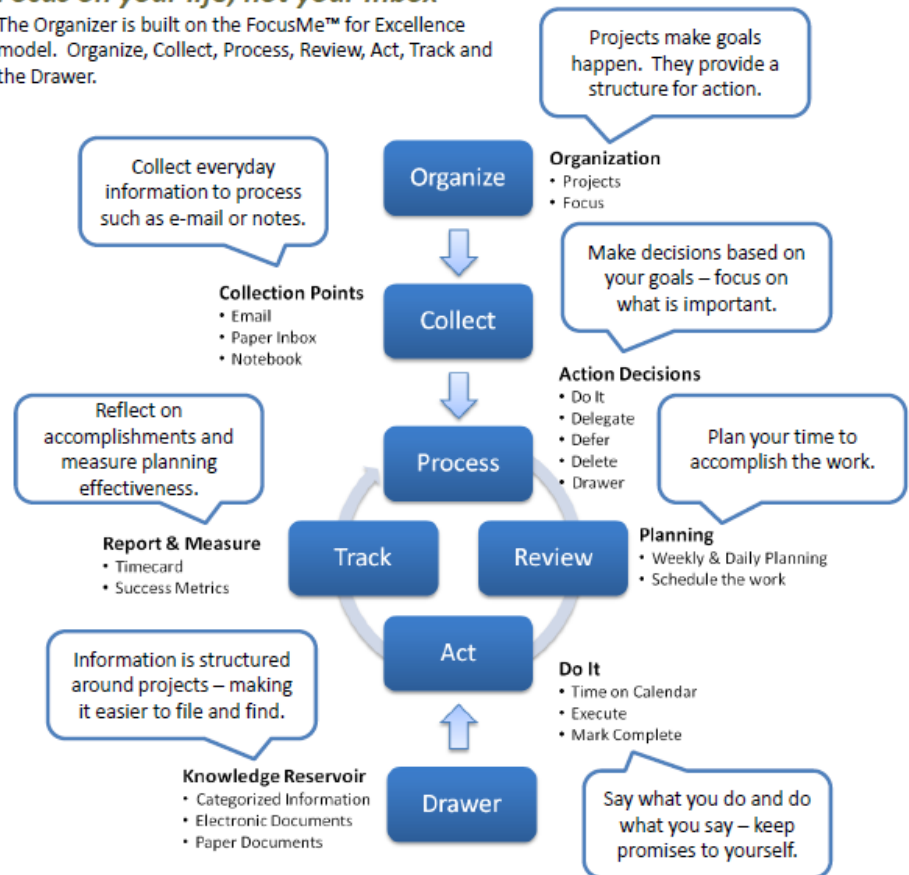

FocusMe for Excellence Model

Focus on your life, not your Inbox

The Organizer is built on the FocusMe™ for Excellence model. Organize, Collect, Process, Review, Act, Track and the Drawer.

Source URL: <http://ceptara.com/node/411>